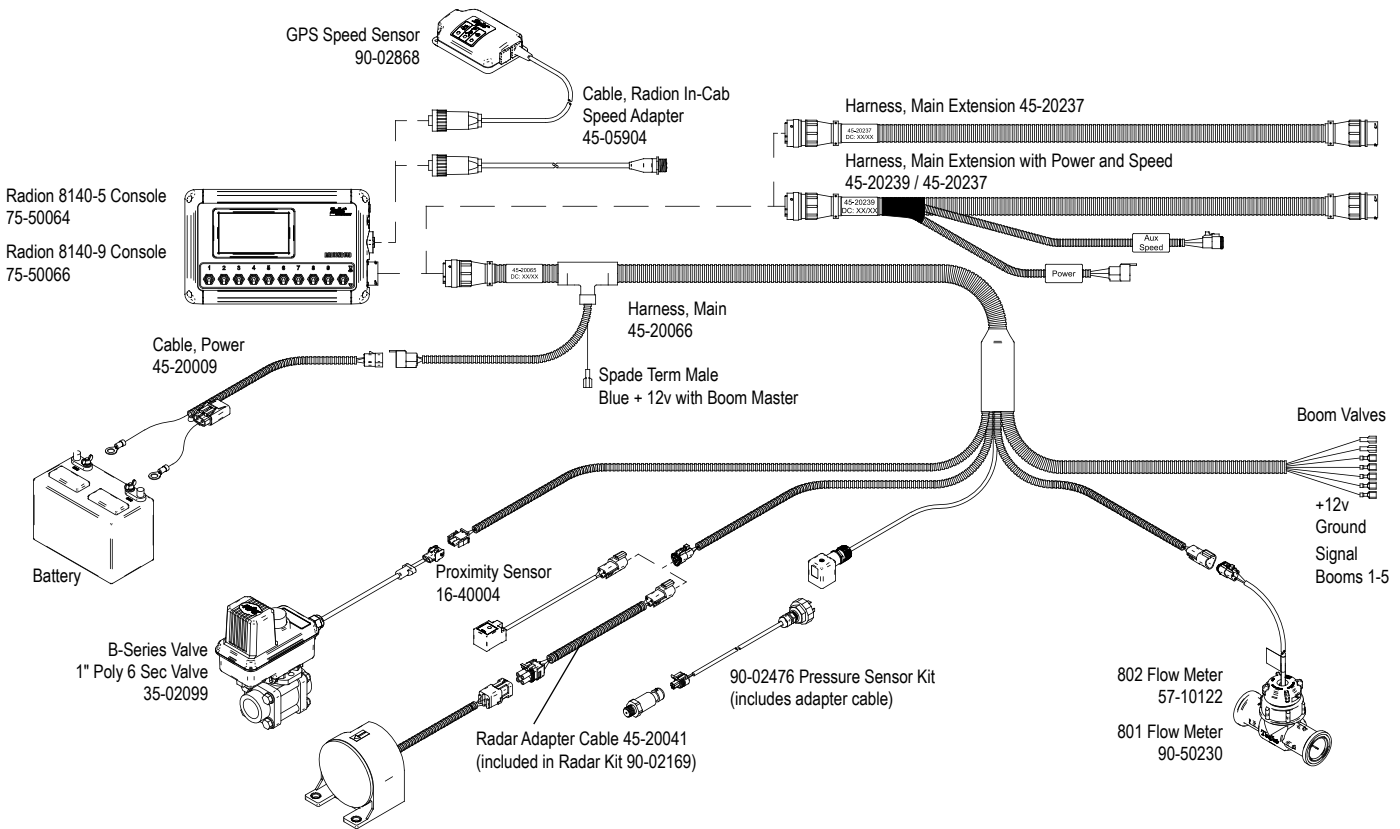

RADION 8140 SPRAYER CONTROL

Radion 8140 Kits and Options

Part Number	Description
90-50232	Kit, 801-PP Flow Meter, Hose Barbs with 1" Hose Barbs, 2.5 - 60 GPM
57-10122	802 Flow Meter, 75 Series, Flange
90-50259	Kit, Radion 8140-5 Console, Ram Mount without Suction Cup, User Guide
90-50260	Kit, Radion 8140-5, w/ 17'5.2 m Main Harness
90-02169	Kit, Compact II Radar
75-50064	Console, Radion 8140-5
75-50066	Console, Radion 8140-9
45-20239	10" Extension Cable
45-20237	Harness, Main Extension
45-20066	Cable, Direct Wiring, 14'4.2 m, 5-Section
45-20009	Cable, Power, 12'3.7 m
45-05904	Cable, Radion In-Cab Speed Adapter
35-02099	Regulating Ball Valve, 1" NPT
16-40004	Proximity Speed Sensor
90-02868	Kit, GPS Speed Sensor for Radion Console
90-02476	Kit, Pressure Sensor 0-145 PSI/0-10 bar

Radion 8140 System Diagram

TeeJet Technologies
1801 Business Park Drive
Springfield, Illinois 62703 USA
Tel: (630) 665-5002 • Fax: (630) 665-5651
www.teejet.com